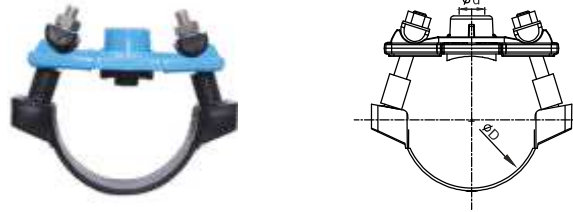

COMPOSITE STRAP SADDLES

DI PLASTIC WRAP SADDLE (PN16)

ø D Mains Nominal Size	Tapping size (Threads on metal insert)			SP
	ød=1/2" BSP	ød=3/4" BSP	ød=1" BSP	
80NB	DIPWS80NBX050BLA	DIPWS80NBX075BLA	DIPWS80NBX100BLA	20
100NB	DIPWS100NBX050BLA	DIPWS100NBX075BLA	DIPWS100NBX100BLA	20
150NB	DIPWS150NBX050BLA	DIPWS150NBX075BLA	DIPWS150NBX100BLA	10
200NB	DIPWS200NBX050BLA	DIPWS200NBX075BLA	DIPWS200NBX100BLA	7

DI PLASTIC WRAP SADDLE (PN10)

ø D Mains Nominal Size	Tapping size (Threads on metal insert)			SP
	ød=1/2" BSP	ød=3/4" BSP	ød=1" BSP	
80NB	DIPWS80NBX050BLA1	NA	NA	20
100NB	DIPWS100NBX050BLA1	NA	NA	20
125NB	DIPWS125NBX050BLA1	NA	NA	15
150NB	DIPWS150NBX050BLA1	NA	NA	10
200NB	DIPWS200NBX050BLA1	NA	NA	07