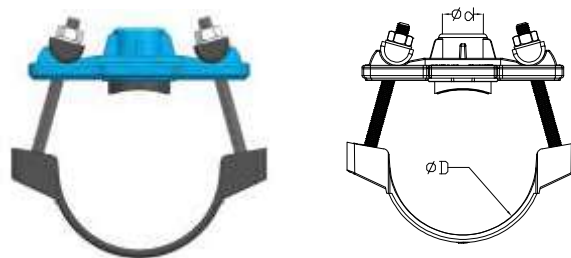

COMPOSITE STRAP SADDLES

DI PLASTIC WRAP SADDLE (PN16)

ø D Mains Nominal Size	Tapping size (Threads on metal insert)			SP
	ød=1/2" BSP	ød=3/4" BSP	ød=1" BSP	
80NB	DIPWS80NBX050BLA	DIPWS80NBX075BLA	DIPWS80NBX100BLA	20
100NB	DIPWS100NBX050BLA	DIPWS100NBX075BLA	DIPWS100NBX100BLA	20
150NB	DIPWS150NBX050BLA	DIPWS150NBX075BLA	DIPWS150NBX100BLA	10
200NB	DIPWS200NBX050BLA	DIPWS200NBX075BLA	DIPWS200NBX100BLA	7

DI PLASTIC WRAP SADDLE (PN10)

ø D Mains Nominal Size	Tapping size (Threads on metal insert)			SP
	ød=1/2" BSP	ød=3/4" BSP	ød=1" BSP	
80NB	DIPWS80NBX050BLA1	NA	NA	20
100NB	DIPWS100NBX050BLA1	NA	NA	20
125NB	DIPWS125NBX050BLA1	NA	NA	15
150NB	DIPWS150NBX050BLA1	NA	NA	10
200NB	DIPWS200NBX050BLA1	NA	NA	07