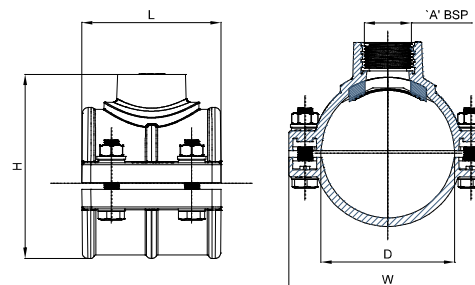

PP CLAMP SADDLE

PP CLAMP SADDLE - PN 10 BLACK (BRASS)

Size x A	SP	Code (Black)	L	W	H	Nut & Bolts Qty
63x1/2"	48	PPSADDLEB63X050BKC	70	97	87.5	4
63x3/4"	48	PPSADDLEB63X075BKC	70	97	87.5	4
63x1"	48	PPSADDLEB63X100BKC	70	97	90.5	4
75x1/2"	36	PPSADDLEB75X050BKC	78	111	100	4
75x3/4"	36	PPSADDLEB75X075BKC	78	111	100	4
75x1"	36	PPSADDLEB75X100BKC	78	111	103	4
90x1/2"	36	PPSADDLEB90X050BKC	85	128	115.5	4
90x3/4"	36	PPSADDLEB90X075BKC	85	128	115.5	4
90x1"	36	PPSADDLEB90X100BKC	85	128	118.5	4
110x1/2"	18	PPSADLEB110X050BKC	90	148	136	4
110x3/4"	18	PPSADLEB110X075BKC	90	148	136	4
110x1"	18	PPSADLEB110X100BKC	90	148	139	4

PP CLAMP SADDLE - PN 10 BLUE (SS)

Size x A	SP	Code (Black)	L	W	H	Nut & Bolts Qty
63x1/2"	48	PPSADLE63X50PN10SS	70	97	87.5	4
75x1/2"	36	PPSADLE75X50PN10SS	78	111	100	4
90x1/2"	36	PPSADLE90X50PN10SS	85	128	115.5	4
110x1/2"	18	PPSADL110X50PN10SS	90	148	136	4