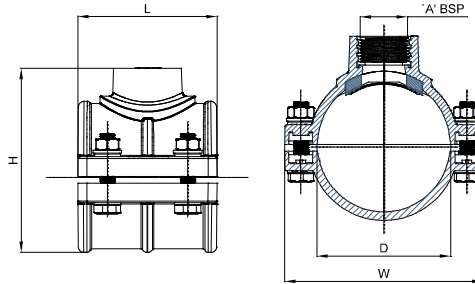

PP CLAMP SADDLE

PP CLAMP SADDLE - PN 10 BLACK (BRASS)

Size x A	SP	Code (Black)	L	W	H	Nut & Bolts Qty
63x1/2"	48	PPSADDLEB63X050BKC	70	97	87.5	4
63x3/4"	48	PPSADDLEB63X075BKC	70	97	87.5	4
63x1"	48	PPSADDLEB63X100BKC	70	97	90.5	4
75x1/2"	36	PPSADDLEB75X050BKC	78	111	100	4
75x3/4"	36	PPSADDLEB75X075BKC	78	111	100	4
75x1"	36	PPSADDLEB75X100BKC	78	111	103	4
90x1/2"	36	PPSADDLEB90X050BKC	85	128	115.5	4
90x3/4"	36	PPSADDLEB90X075BKC	85	128	115.5	4
90x1"	36	PPSADDLEB90X100BKC	85	128	118.5	4
110x1/2"	18	PPSADLEB110X050BKC	90	148	136	4
110x3/4"	18	PPSADLEB110X075BKC	90	148	136	4
110x1"	18	PPSADLEB110X100BKC	90	148	139	4

PP CLAMP SADDLE - PN 10 BLUE (SS)

Size x A	SP	Code (Black)	L	W	H	Nut & Bolts Qty
63x1/2"	48	PPSADLE63X50PN10SS	70	97	87.5	4
75x1/2"	36	PPSADLE75X50PN10SS	78	111	100	4
90x1/2"	36	PPSADLE90X50PN10SS	85	128	115.5	4
110x1/2"	18	PPSADL110X50PN10SS	90	148	136	4