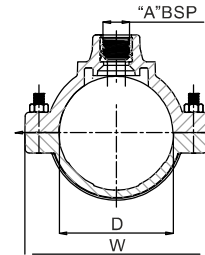

PP SADDLE

PP SADDLE - PN 16 BLACK (BRASS) / BLUE (SS)

Size x A	Code (Black)	Code (Blue)	SP	L	W	H	Nut & Bolts Qty
63 X 1/2"	PPSADDLE63X050BR	PPSADDLE63X050SS	48	70	108	98	4
63 X 3/4"	PPSADDLE63X075BR	PPSADDLE63X075SS	48	70	108	98	4
63 X 1"	PPSADDLE63X100BR	PPSADDLE63X100SS	48	70	108	101	4
75 X 1/2"	PPSADDLE75X050BR	PPSADDLE75X050SS	36	80	124	113	4
75 X 3/4"	PPSADDLE75X075BR	PPSADDLE75X075SS	36	80	124	113	4
75 X 1"	PPSADDLE75X100BR	PPSADDLE75X100SS	36	80	124	116	4
90 X 1/2"	PPSADDLE90X050BR	PPSADDLE90X050SS	36	85	144	130	4
90 X 3/4"	PPSADDLE90X075BR	PPSADDLE90X075SS	36	85	144	130	4
90 X 1"	PPSADDLE90X100BR	PPSADDLE90X100SS	36	85	144	133	4
110 X 1/2"	PPSADDLE110X050BR	PPSADDLE110X050SS	18	98	168	154	4
110 X 3/4"	PPSADDLE110X075BR	PPSADDLE110X075SS	18	98	168	154	4
110 X 1"	PPSADDLE110X100BR	PPSADDLE110X100SS	18	98	168	157	4
125 X 1/2"	PPSADDLE125X050BR	PPSADDLE125X050SS	24	100	180	170	4
125 X 3/4"	PPSADDLE125X075BR	PPSADDLE125X075SS	24	100	180	170	4
125 X 1"	PPSADDLE125X100BR	PPSADDLE125X100SS	24	100	180	173	4
140 X 1/2"	PPSADDLE140X050BR	PPSADDLE140X050SS	16	115	198	190	4
140 X 3/4"	PPSADDLE140X075BR	PPSADDLE140X075SS	16	115	198	190	4
140 X 1"	PPSADDLE140X100BR	PPSADDLE140X100SS	16	115	198	193	4
160 X 1/2"	PPSADDLE160X050BR	PPSADDLE160X050SS	16	125	221	211	4
160 X 3/4"	PPSADDLE160X075BR	PPSADDLE160X075SS	16	125	221	211	4
160 X 1"	PPSADDLE160X100BR	PPSADDLE160X100SS	16	125	221	214	4
180 X 1/2"	PPSADDLE180X050BR	PPSADDLE180X050SS	16	154	244	225	6
180 X 3/4"	PPSADDLE180X075BR	PPSADDLE180X075SS	16	154	244	235	6
180 X 1"	PPSADDLE180X100BR	PPSADDLE180X100SS	16	154	244	236	6
200 X 1/2"	PPSADDLE200X050BR	PPSADDLE200X050SS	16	172	266	247	6
200 X 3/4"	PPSADDLE200X075BR	PPSADDLE200X075SS	16	172	266	255	6
200 X 1"	PPSADDLE200X100BR	PPSADDLE200X100SS	16	172	266	252	6