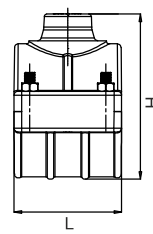

PP SADDLE

PP SADDLE - PN 16 BLACK (BRASS) / BLUE (SS)

Size x A	Code (Black)	Code (Blue)	SP	L	W	H	Nut & Bolts Qty
63 X 1/2"	PPSADDLE63X050BR	PPSADDLE63X050SS	48	70	108	98	4
63 X 3/4"	PPSADDLE63X075BR	PPSADDLE63X075SS	48	70	108	98	4
63 X 1"	PPSADDLE63X100BR	PPSADDLE63X100SS	48	70	108	101	4
75 X 1/2"	PPSADDLE75X050BR	PPSADDLE75X050SS	36	80	124	113	4
75 X 3/4"	PPSADDLE75X075BR	PPSADDLE75X075SS	36	80	124	113	4
75 X 1"	PPSADDLE75X100BR	PPSADDLE75X100SS	36	80	124	116	4
90 X 1/2"	PPSADDLE90X050BR	PPSADDLE90X050SS	36	85	144	130	4
90 X 3/4"	PPSADDLE90X075BR	PPSADDLE90X075SS	36	85	144	130	4
90 X 1"	PPSADDLE90X100BR	PPSADDLE90X100SS	36	85	144	133	4
110 X 1/2"	PPSADDLE110X050BR	PPSADDLE110X050SS	18	98	168	154	4
110 X 3/4"	PPSADDLE110X075BR	PPSADDLE110X075SS	18	98	168	154	4
110 X 1"	PPSADDLE110X100BR	PPSADDLE110X100SS	18	98	168	157	4
125 X 1/2"	PPSADDLE125X050BR	PPSADDLE125X050SS	24	100	180	170	4
125 X 3/4"	PPSADDLE125X075BR	PPSADDLE125X075SS	24	100	180	170	4
125 X 1"	PPSADDLE125X100BR	PPSADDLE125X100SS	24	100	180	173	4
140 X 1/2"	PPSADDLE140X050BR	PPSADDLE140X050SS	16	115	198	190	4
140 X 3/4"	PPSADDLE140X075BR	PPSADDLE140X075SS	16	115	198	190	4
140 X 1"	PPSADDLE140X100BR	PPSADDLE140X100SS	16	115	198	193	4
160 X 1/2"	PPSADDLE160X050BR	PPSADDLE160X050SS	16	125	221	211	4
160 X 3/4"	PPSADDLE160X075BR	PPSADDLE160X075SS	16	125	221	211	4
160 X 1"	PPSADDLE160X100BR	PPSADDLE160X100SS	16	125	221	214	4
180 X 1/2"	PPSADDLE180X050BR	PPSADDLE180X050SS	16	154	244	225	6
180 X 3/4"	PPSADDLE180X075BR	PPSADDLE180X075SS	16	154	244	235	6
180 X 1"	PPSADDLE180X100BR	PPSADDLE180X100SS	16	154	244	236	6
200 X 1/2"	PPSADDLE200X050BR	PPSADDLE200X050SS	16	172	266	247	6
200 X 3/4"	PPSADDLE200X075BR	PPSADDLE200X075SS	16	172	266	255	6
200 X 1"	PPSADDLE200X100BR	PPSADDLE200X100SS	16	172	266	252	6